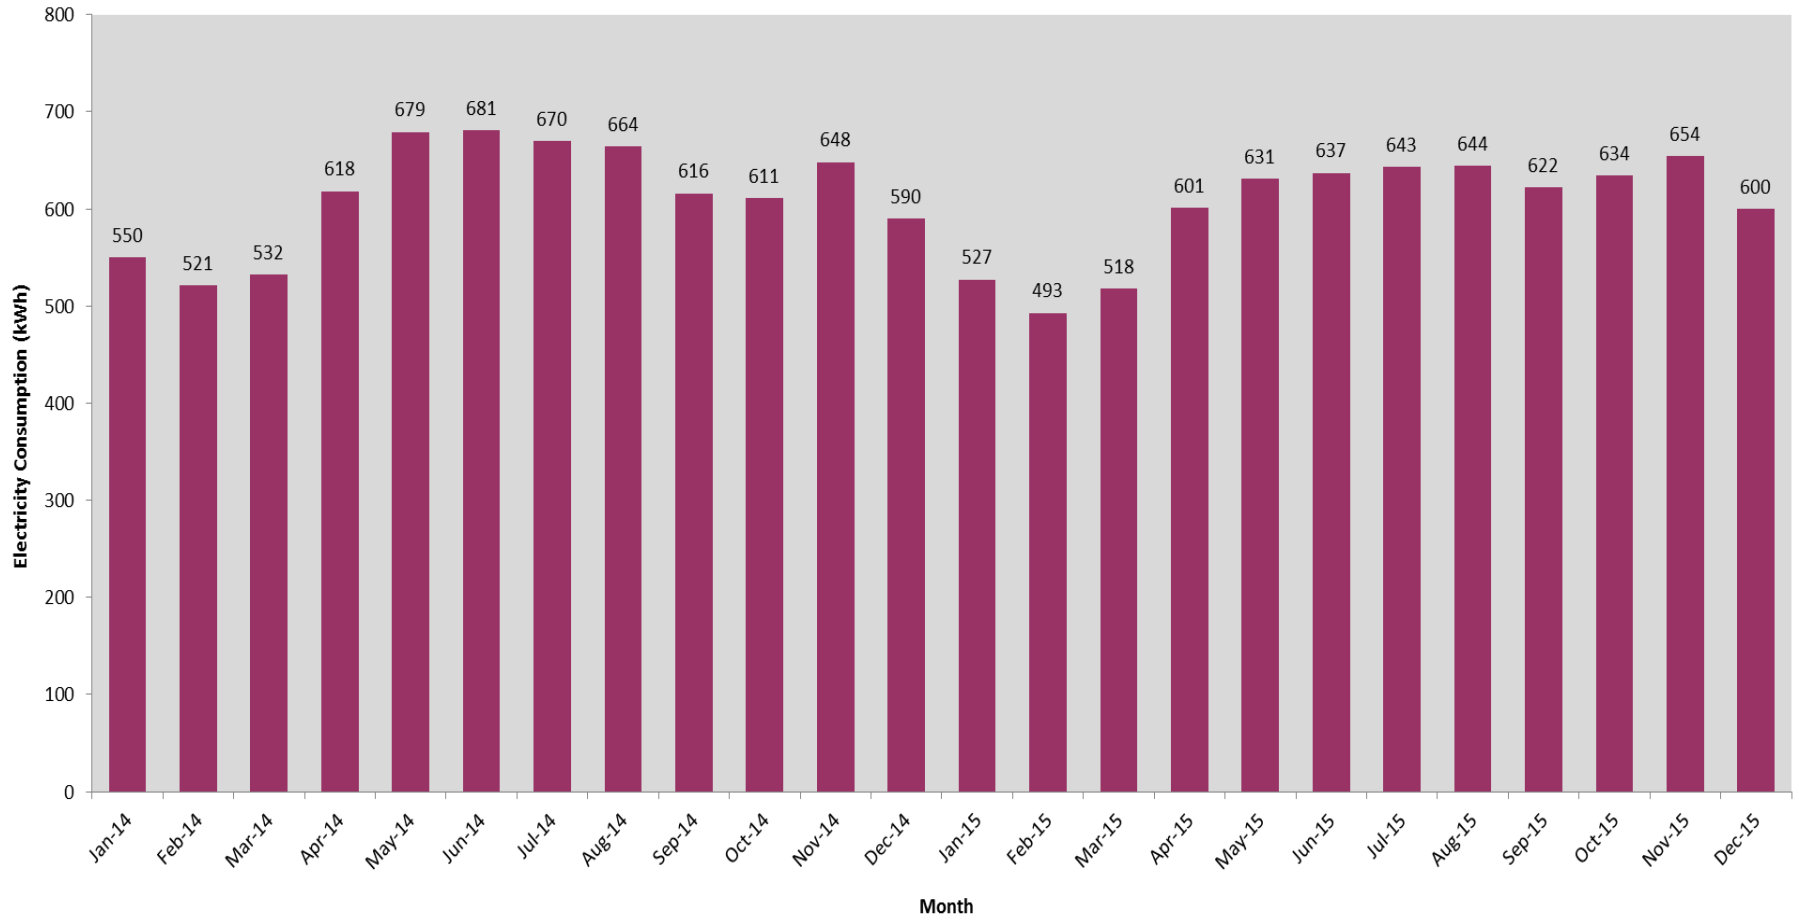

Average monthly consumption for Apartment