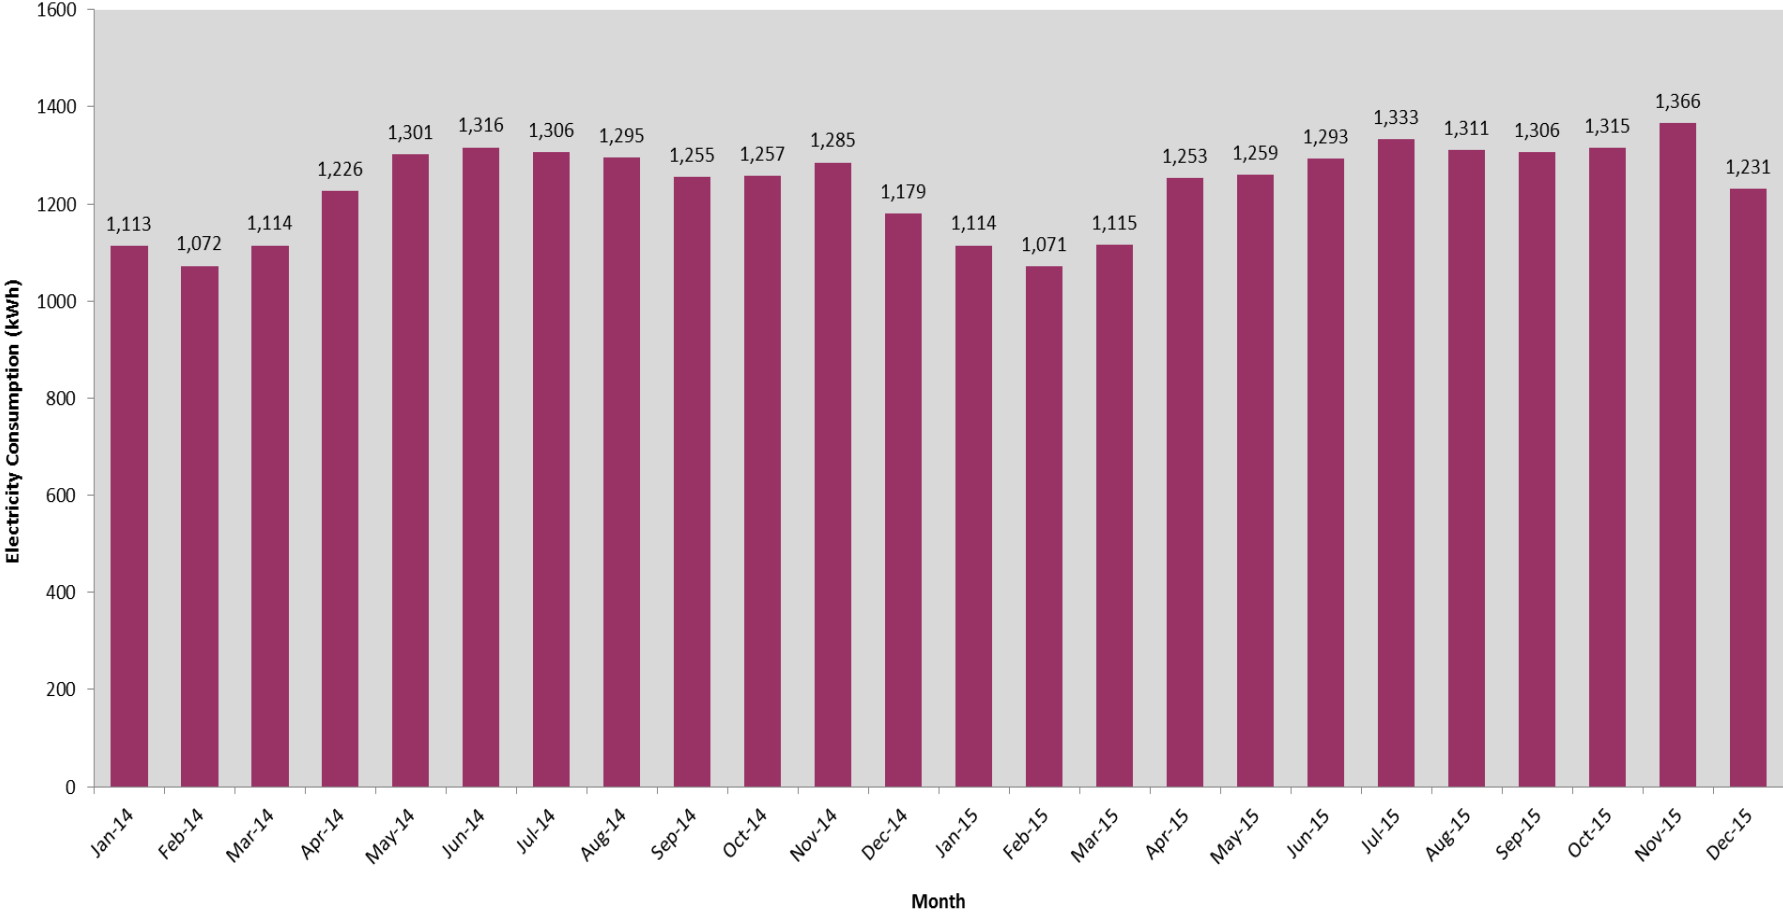

Average monthly consumption for Semi-Detached