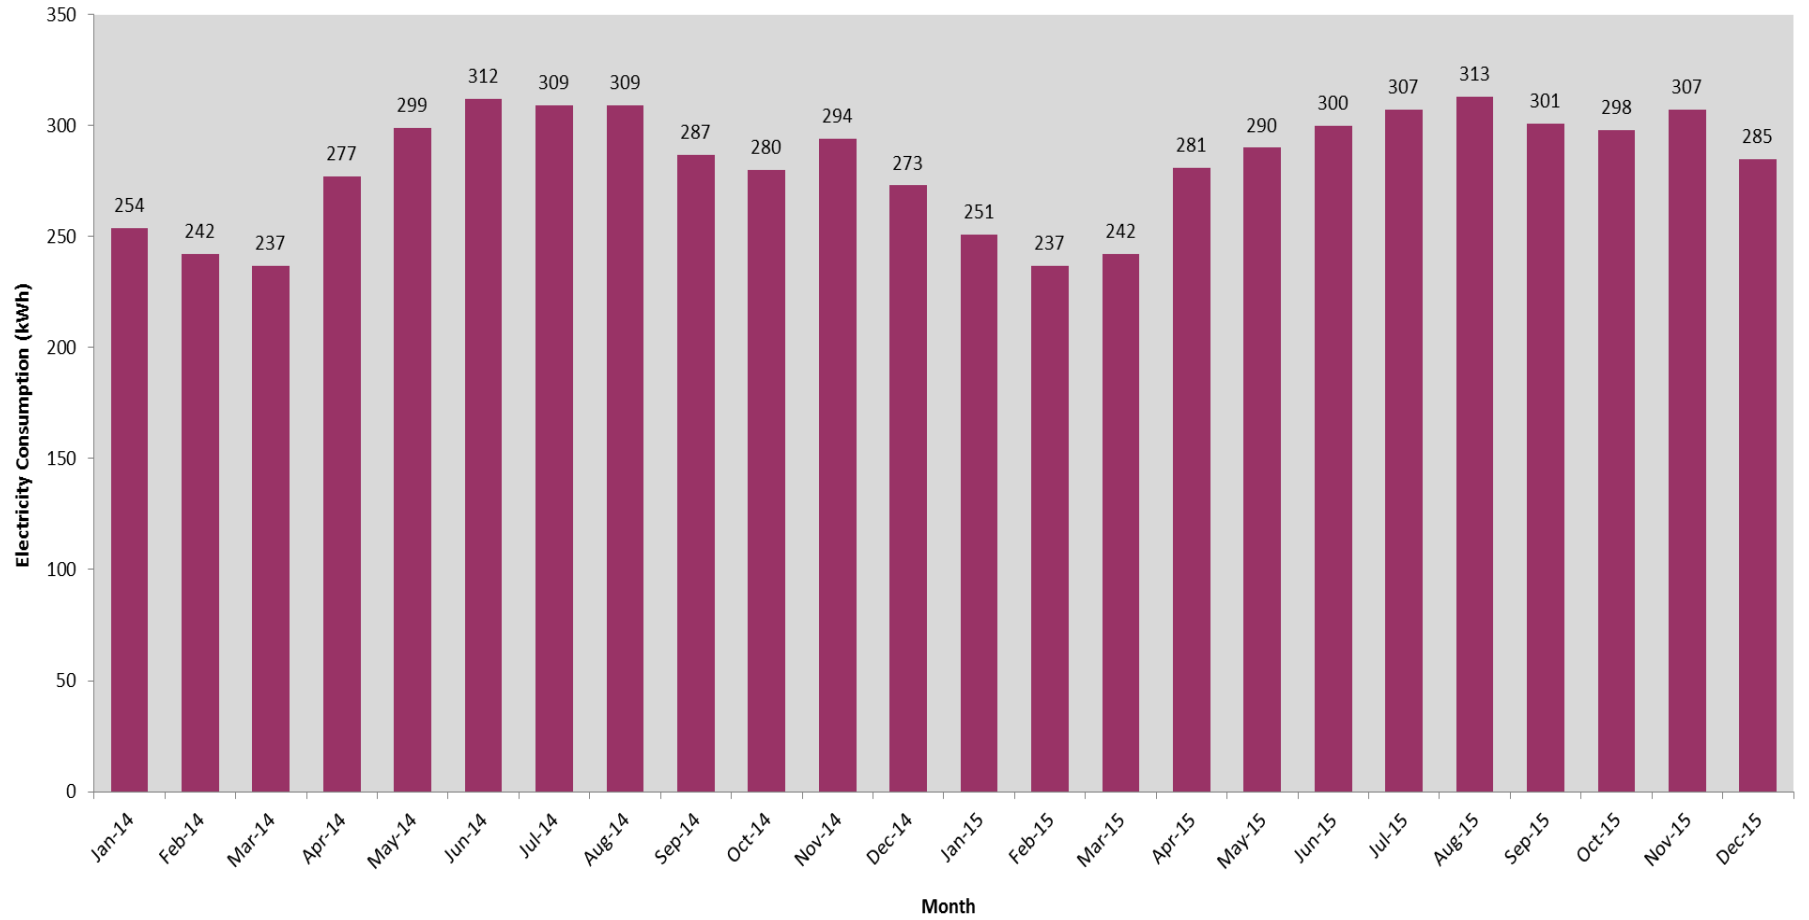

Average monthly consumption for HDB 3 Room Premises