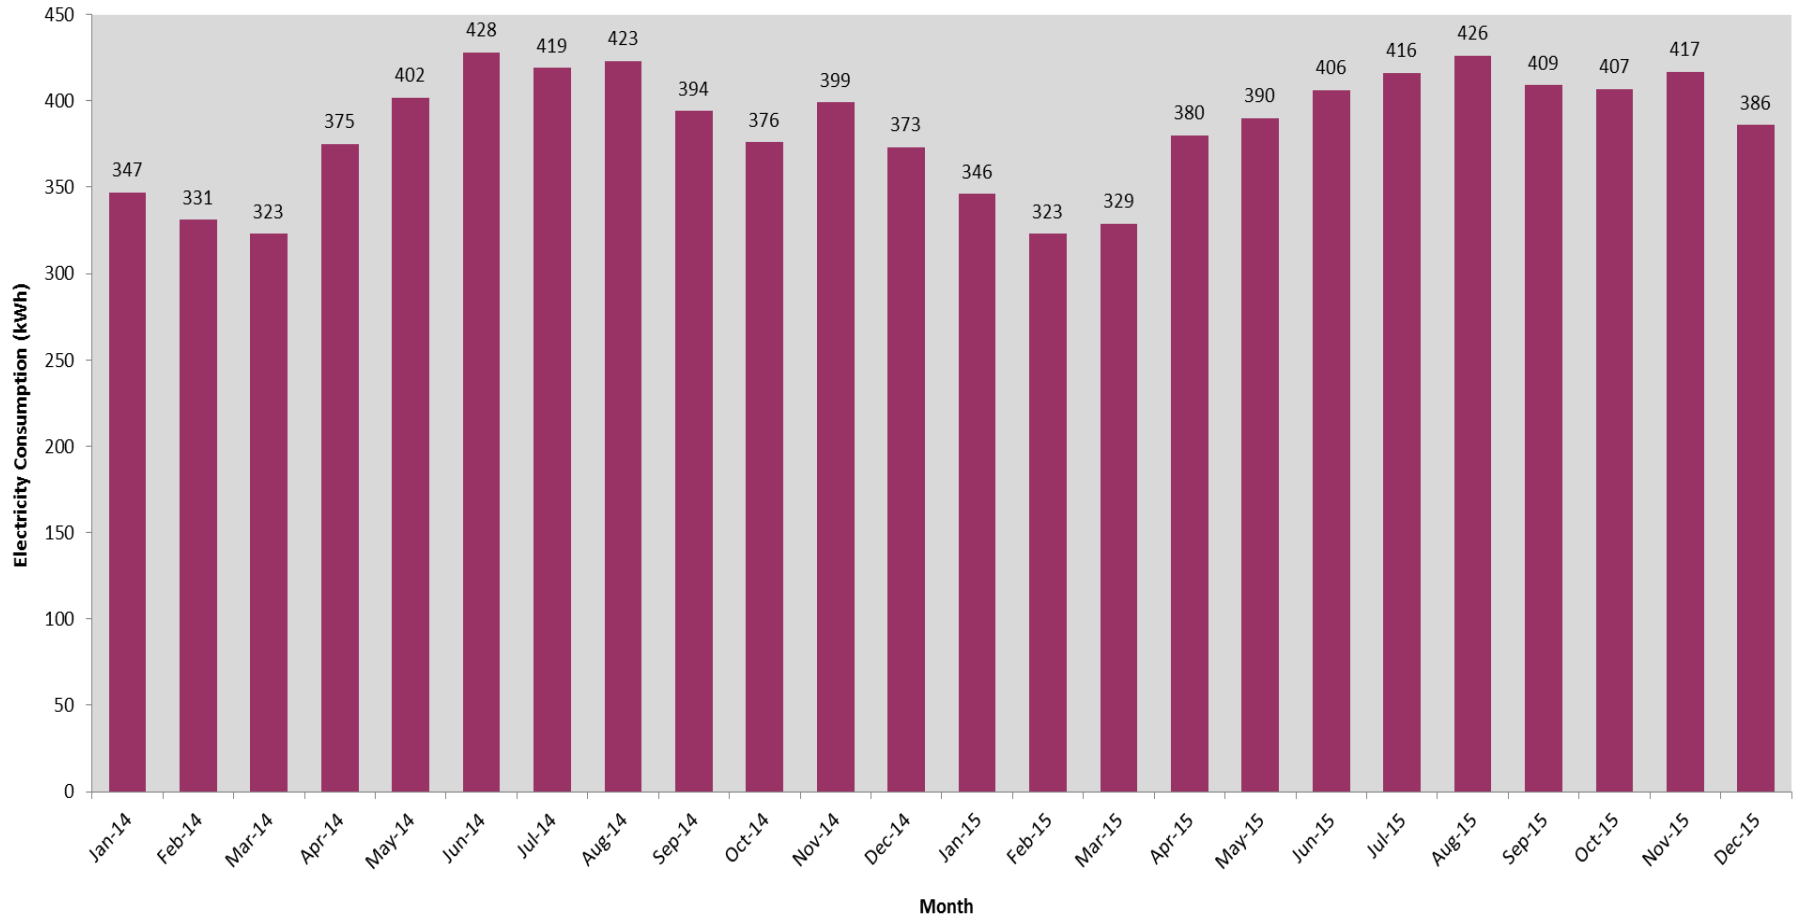

Average monthly consumption for HDB 4 Room Premises