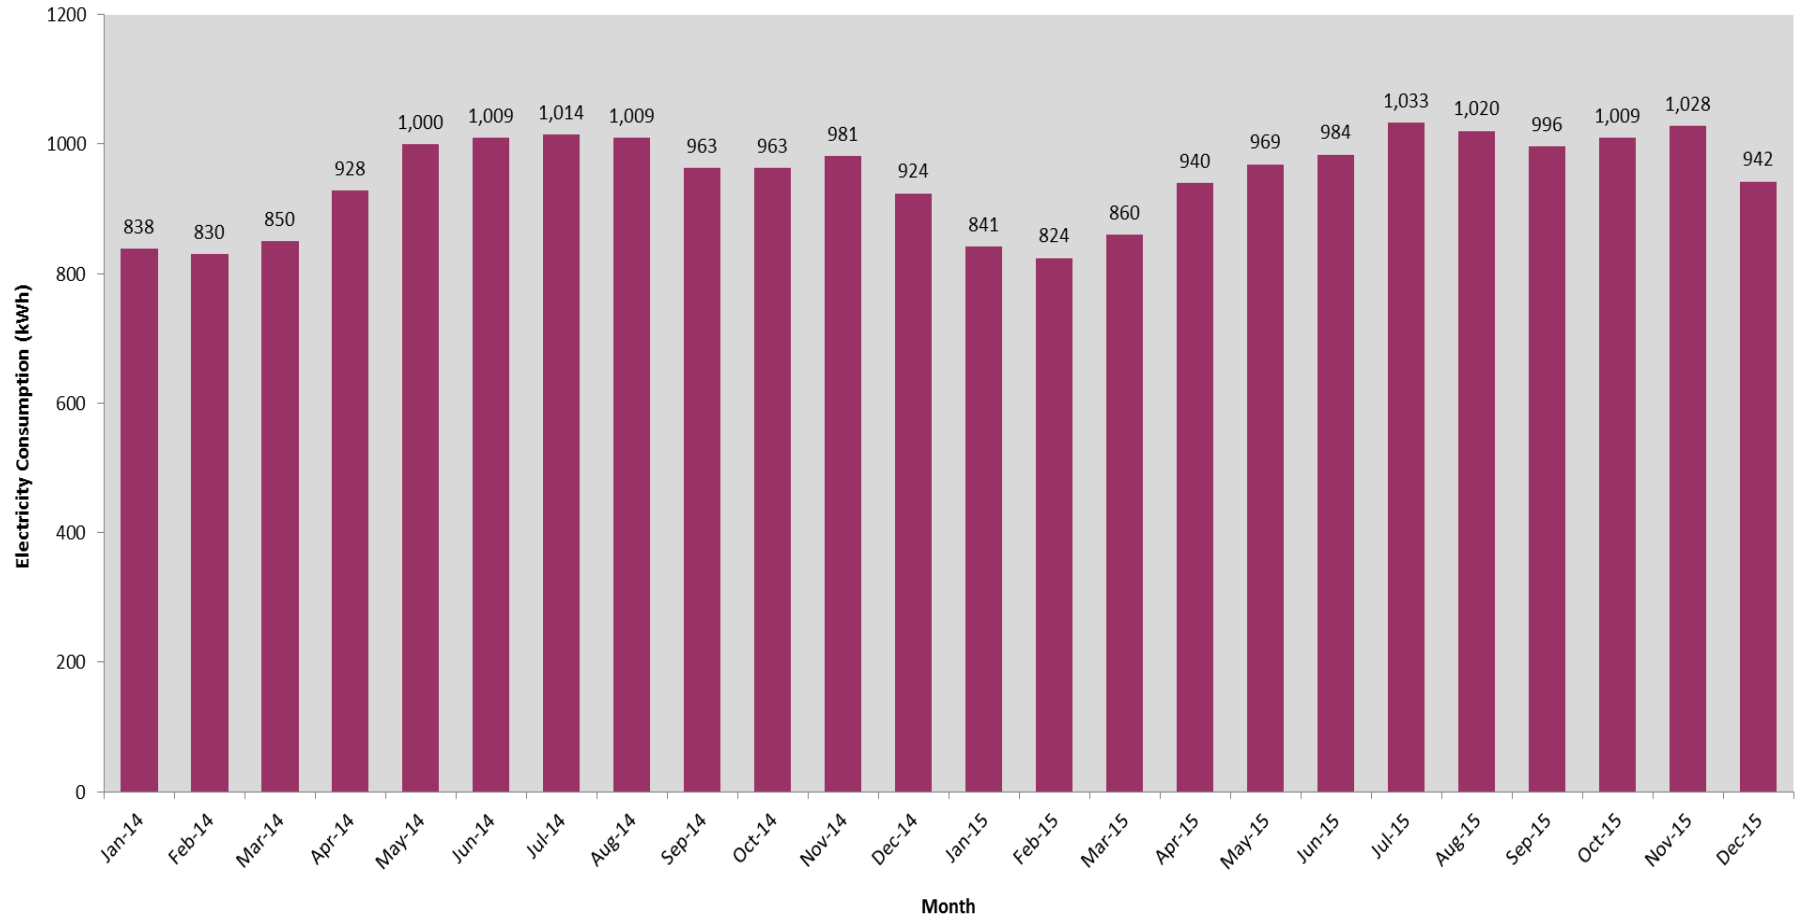

Average monthly consumption for Terrace