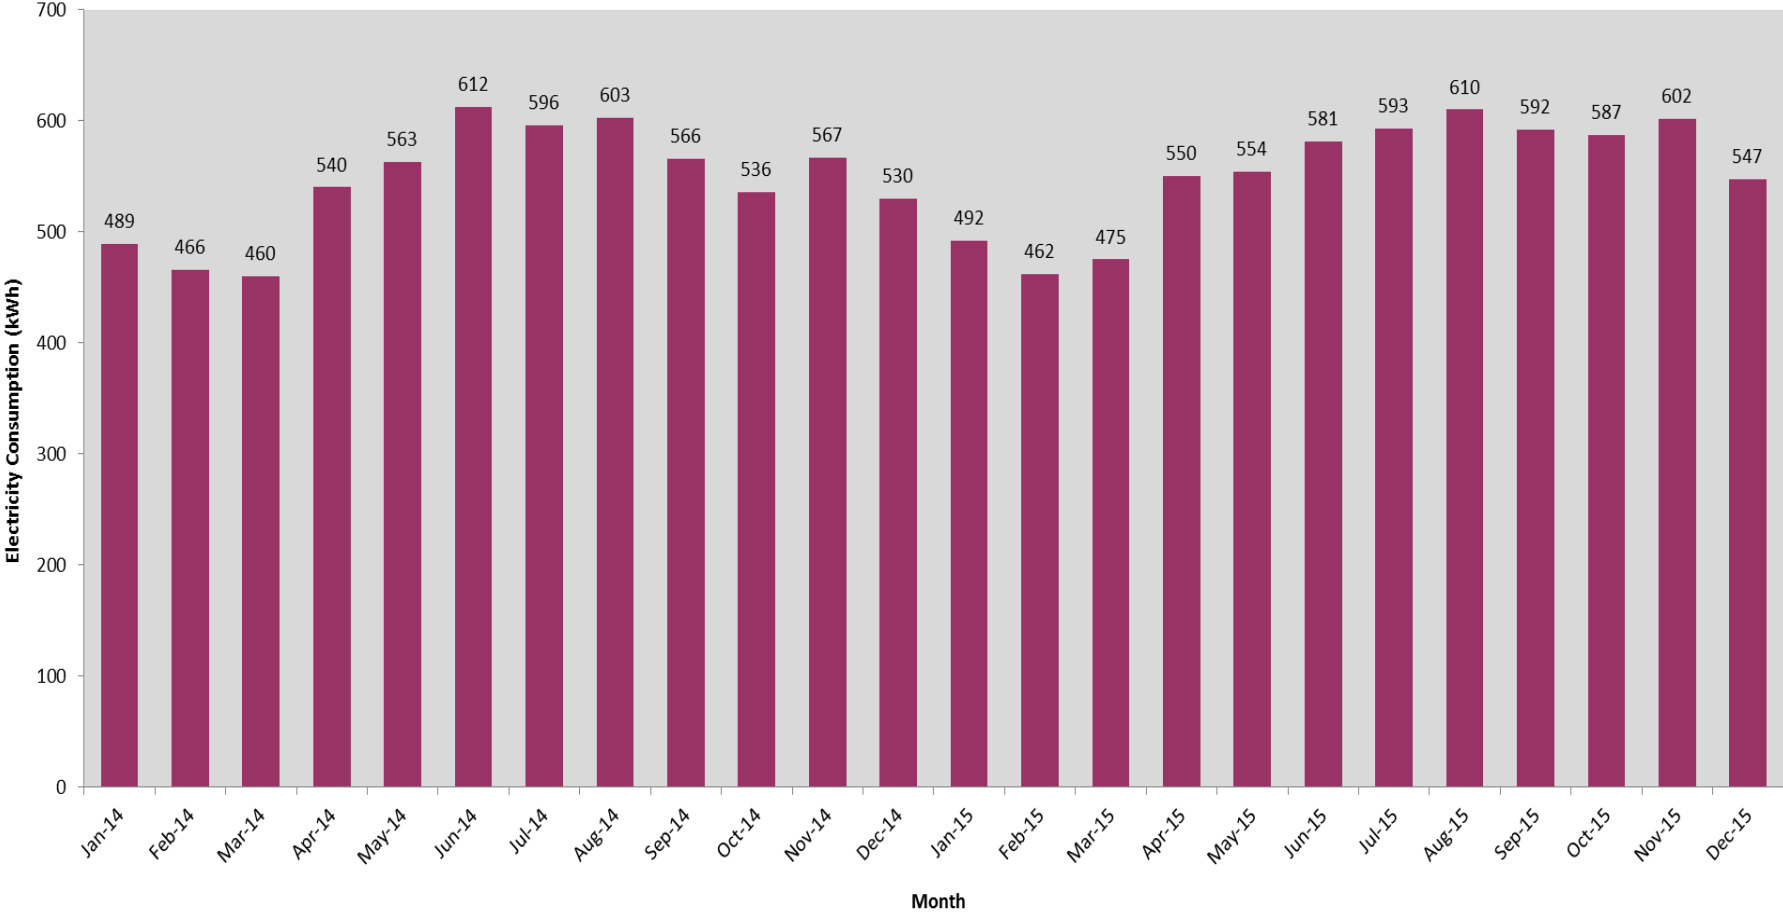

Average monthly consumption for HDB Executive Premises