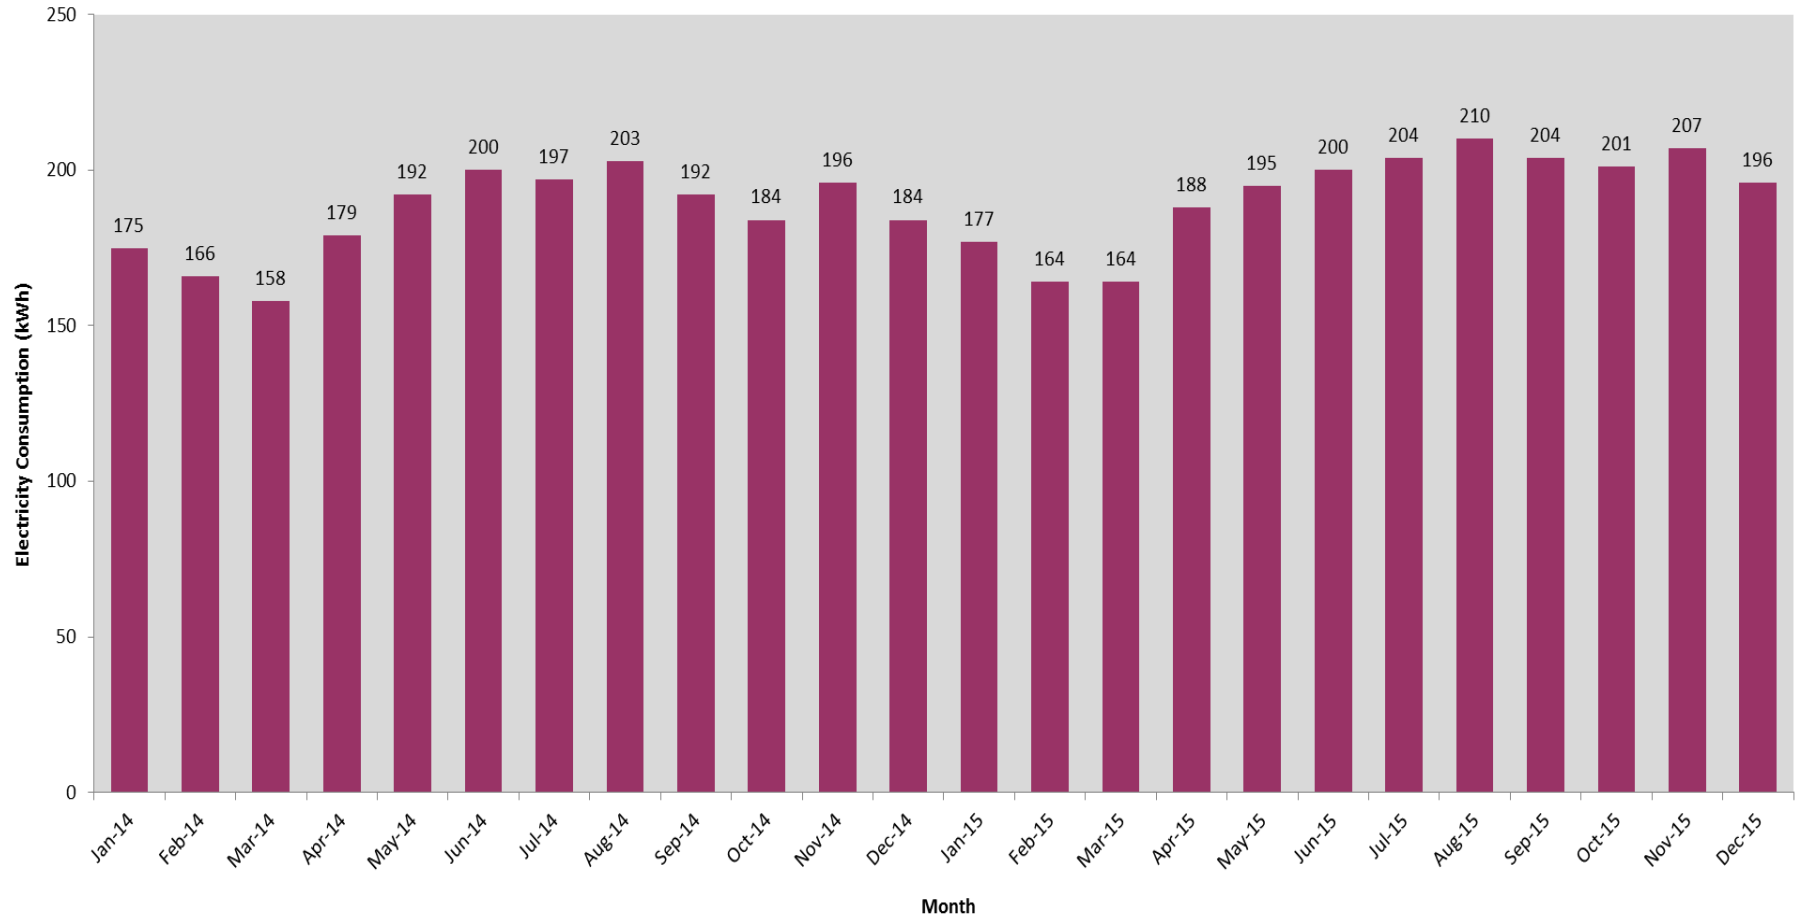

Average monthly consumption for HDB 2 Room Premises