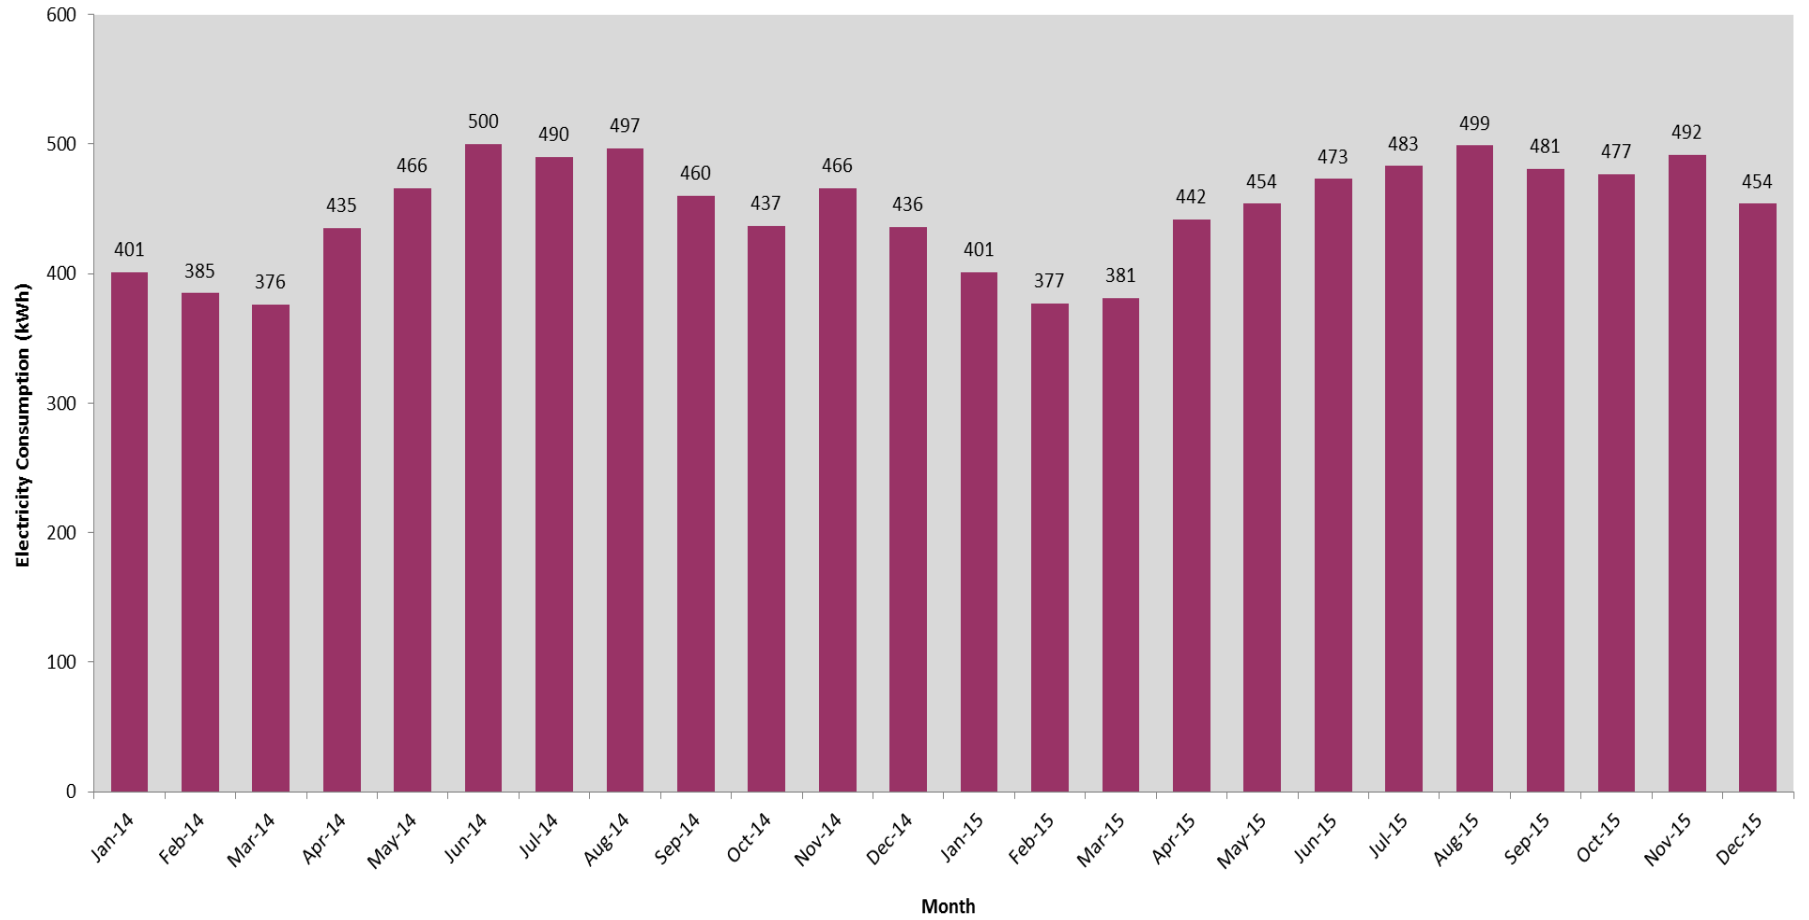

Average monthly consumption for HDB 5 Room Premises