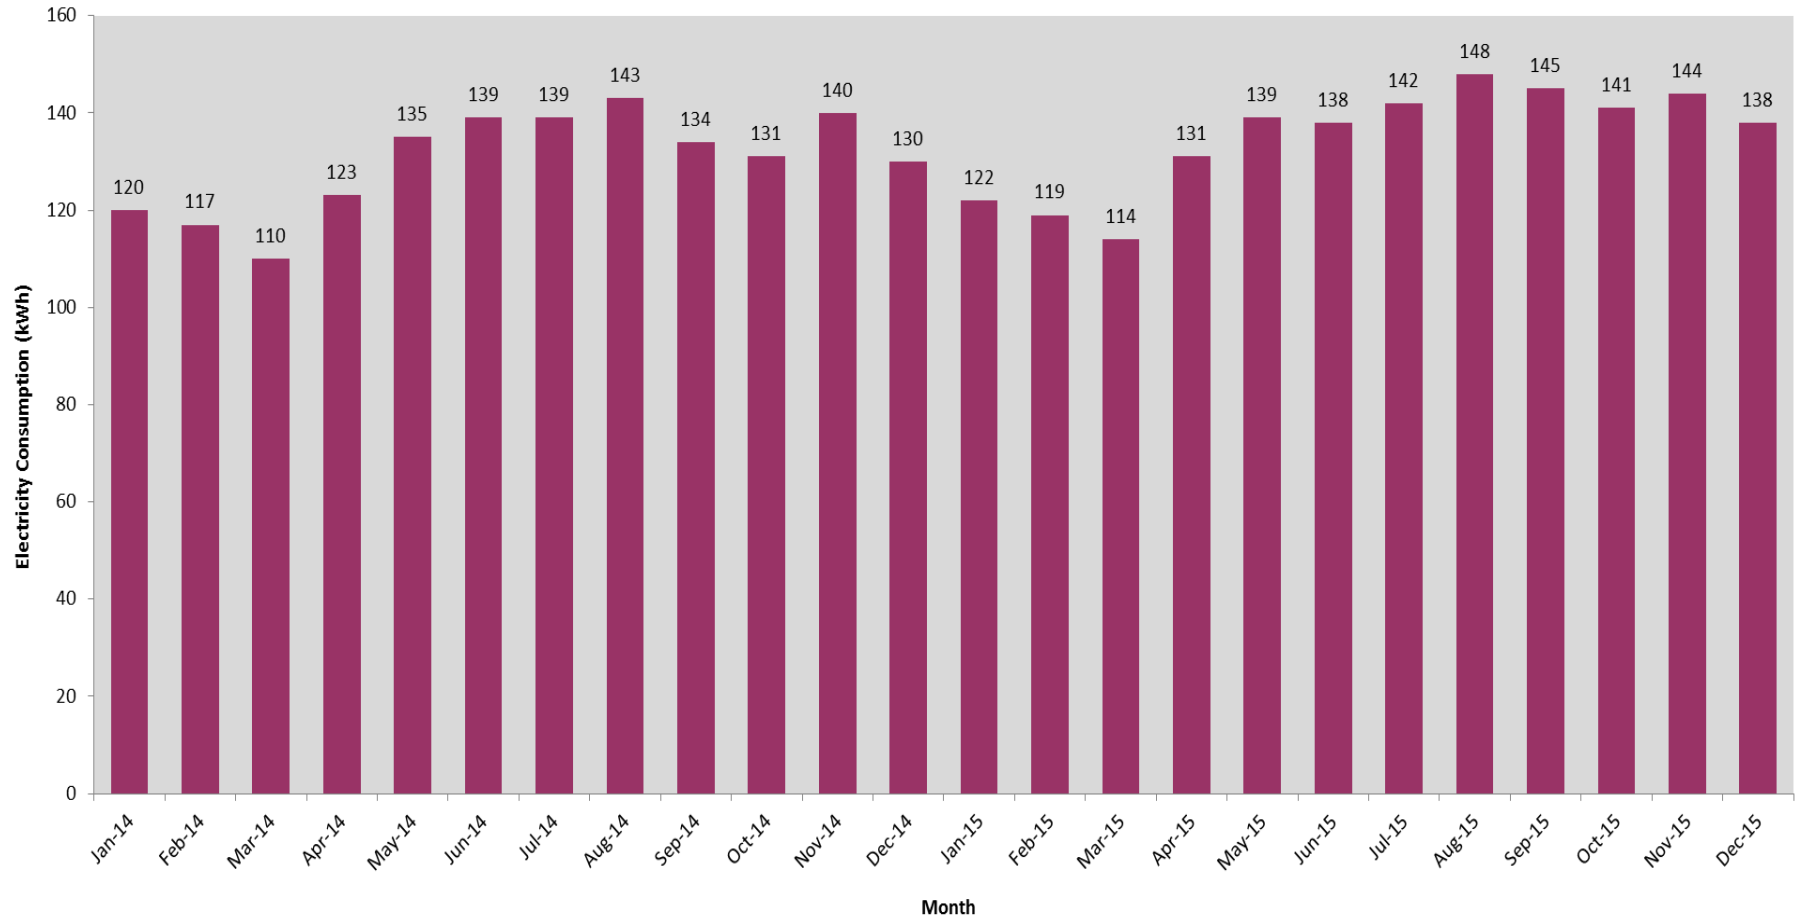

### Average monthly consumption for HDB 1 Room Premises