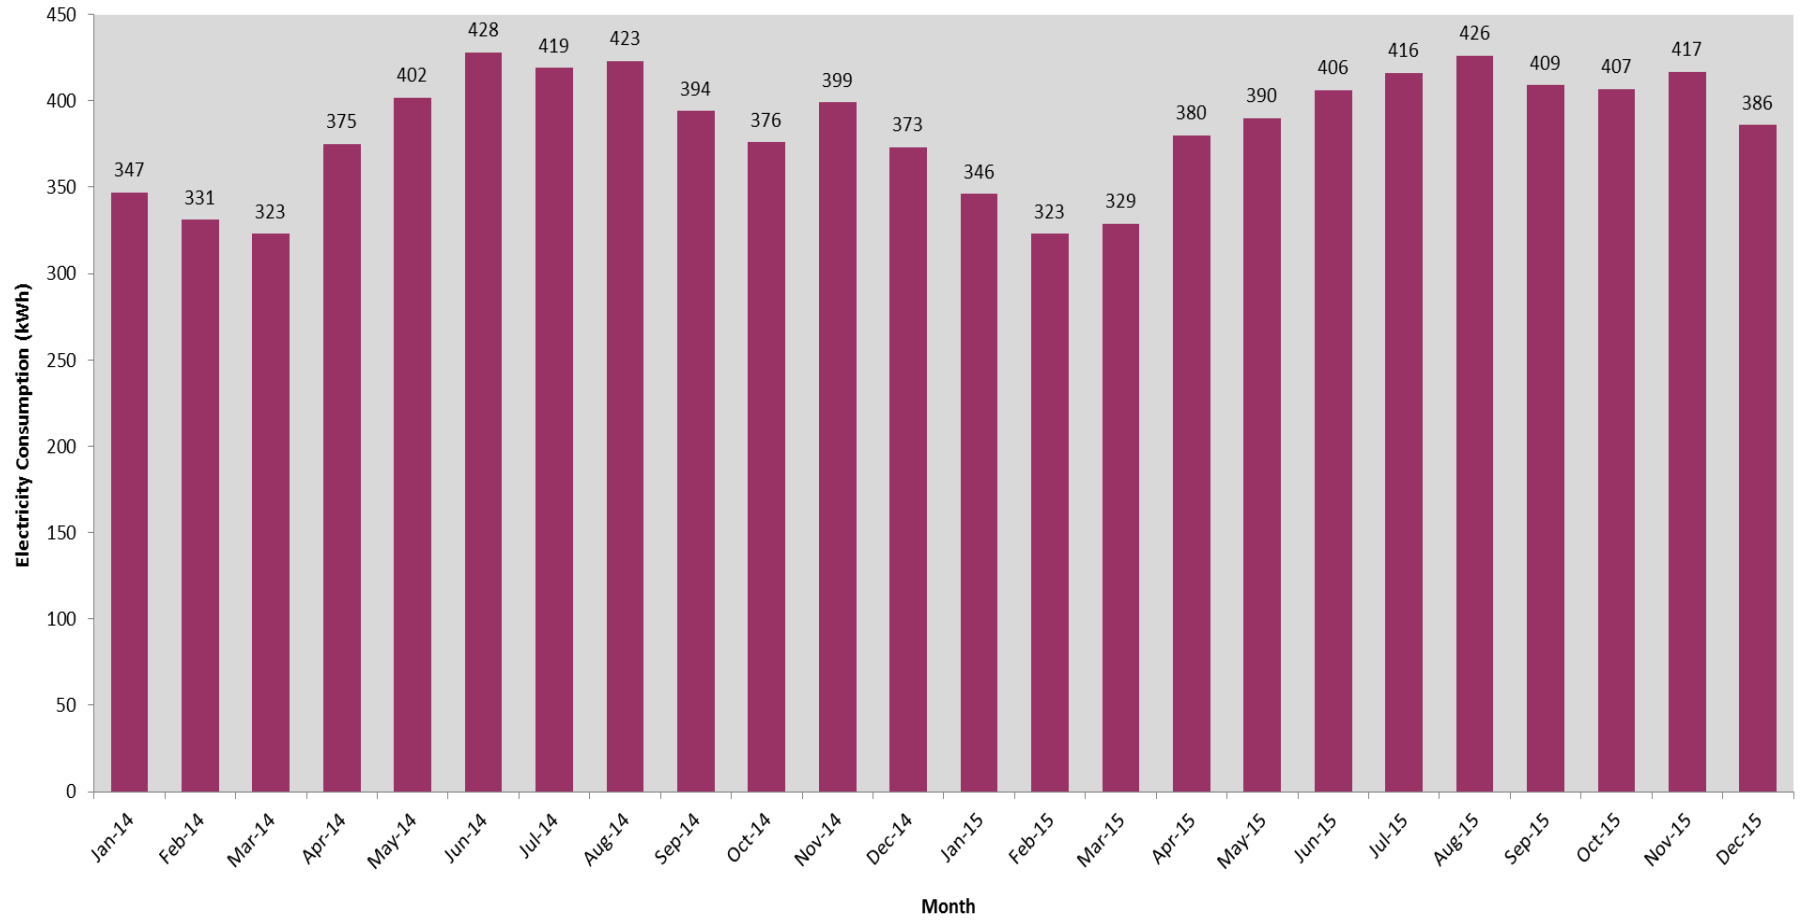

Average monthly consumption for HDB 4 Room Premises