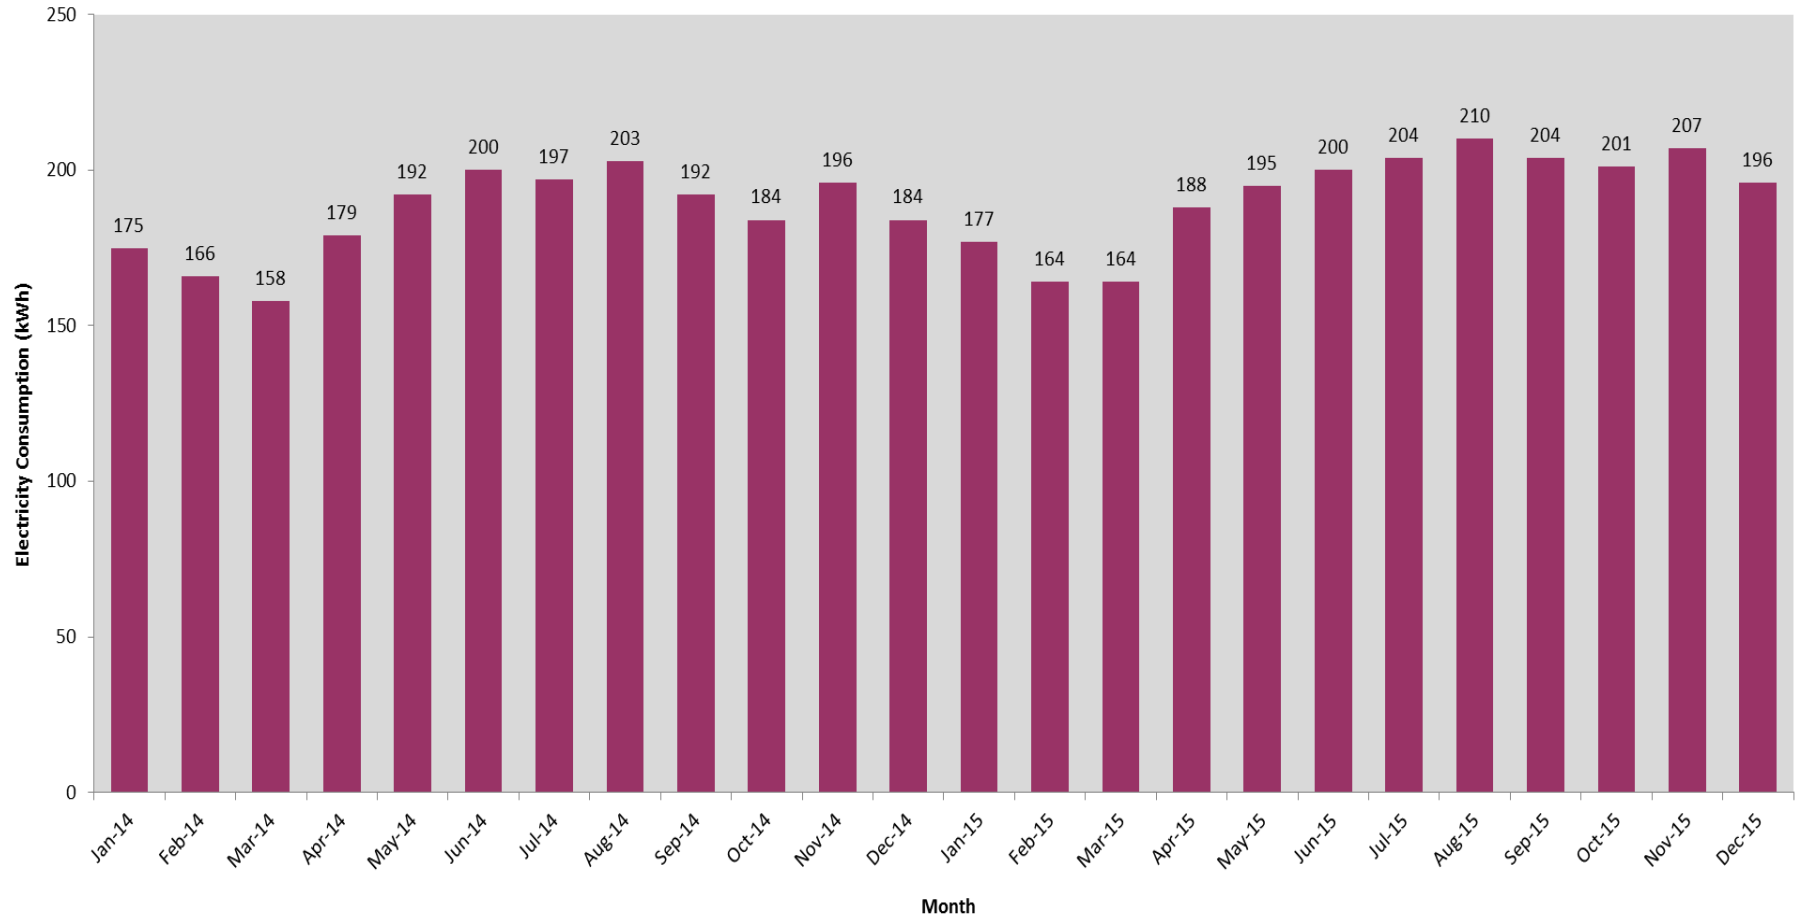

Average monthly consumption for HDB 2 Room Premises